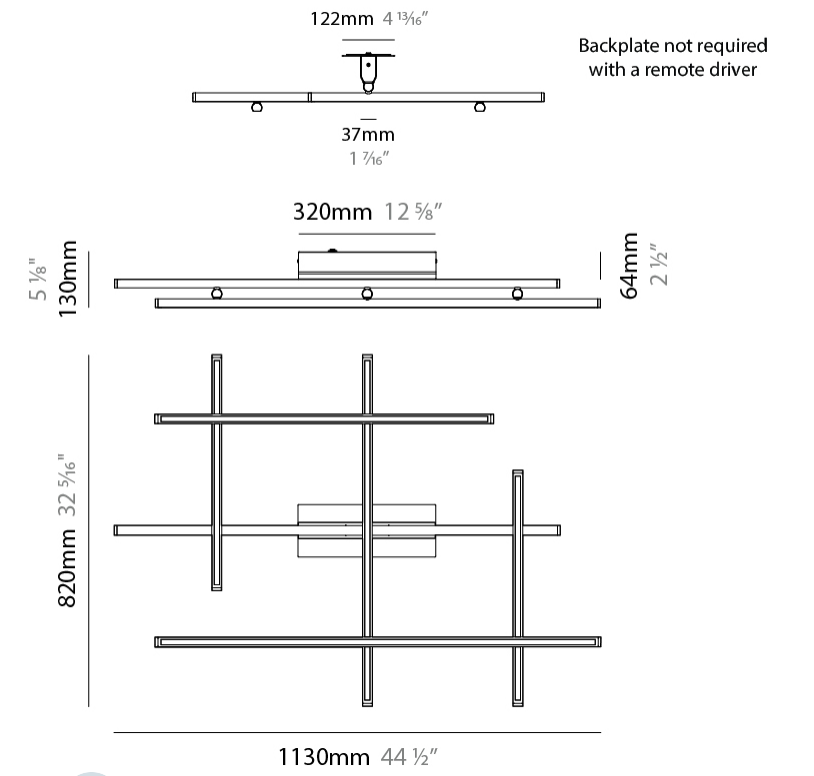

PROJECT	_____
TYPE	_____
SPECIFIER	_____
QUANTITY	_____
DATE	_____

HILOW SURFACE

D82353-

base number   Finish
Options

1. To build a product code in our configurator select the specify button on the base model # product page
2. To build a manual product code on this datasheet choose from the options listed below in blue font and add the suffix to the base model #

GENERAL

Series: HiloW
Brand: Panzeri
Division: Design
Mounting Type: Surface
Mounting Location: Ceiling
Subcategory: Pendant

PHYSICAL

Shape: Abstract
Length (mm): 1130
Length (in): 44 1/2
Width (mm): 820
Width (in): 32 5/16
Height (mm): 130
Height (in): 5 1/8
Light Distribution: Direct / Indirect
Weight (kg): 2.97
Weight (lbs): 6.55
Diffuser: Polycarbonate - Opal
Fixture Finish: WHI / MBK / BRZ / MBR / TIM
Fixture Material: Metal

ELECTRICAL

Lamp Type: LED
Input Wattage (W): 72.74
Total Output Wattage (W): 60.75
Dimming: Non-Dimmable / 0-10V Dimming
Driver Included: Yes
Driver Location: Integrated
Driver Type: Constant Voltage - Universal
Driver Class: Class 2
Input Voltage (V): 120 - 277
Output Voltage (V): 24
Upon Request: Remote: Phase dimming 120Vac

LED

Color Temperature (°K): 2700
Max. Delivered Lumen (lm): 5045
Nominal Lumen (lm): 9072
CRI: >90 CRI
Lamp Life (hrs): 60000

OPTICAL

RATINGS AND CERTIFICATIONS

Certified By: Certified for North American Standards
IP rating: IP20