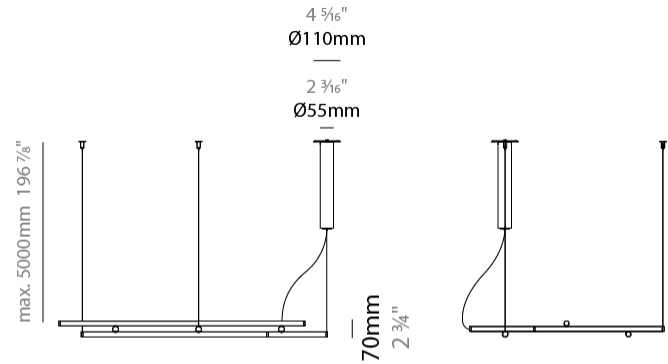

GENERAL

Series: HiloW
Brand: Panzeri
Division: Design
Mounting Type: Suspension
Mounting Location: Ceiling
Subcategory: Pendant

PHYSICAL

Shape: Abstract
Length (mm): 1130
Length (in): 44 ½"
Width (mm): 820
Width (in): 32 5/16"
Height (mm): 70
Height (in): 2 ¾"
Max. Overall Height (mm): 5070
Max. Overall Height (in): 199 5/8"
Light Distribution: Direct / Indirect
Weight (kg): 2.80
Weight (lbs): 6.17
Diffuser: Polycarbonate - Black Screen
Fixture Finish: WHI / MBK / BRZ / MBR / TIM
Fixture Material: Metal
Cable Details: Reversible suspension kit with grip locks and 5000mm (196.9") long steel cables; 5000mm / 196 7/8" transparent PVC power cable.

ELECTRICAL

Lamp Type: LED
Input Wattage (W): 72.74
Total Output Wattage (W): 60.75
Dimming: Non-Dimmable / 0-10V Dimming
Driver Included: Yes
Driver Location: Integrated
Driver Type: Constant Voltage - Universal
Driver Class: Class 2
Input Voltage (V): 120 - 277
Output Voltage (V): 24
Upon Request: Remote: Phase dimming 120Vac

LED

Color Temperature (°K): 2700
Max. Delivered Lumen (lm): 2118
Nominal Lumen (lm): 9072
CRI: >90 CRI
Lamp Life (hrs): 60000

OPTICAL

RATINGS AND CERTIFICATIONS

Certified By: Certified for North American Standards
IP rating: IP20