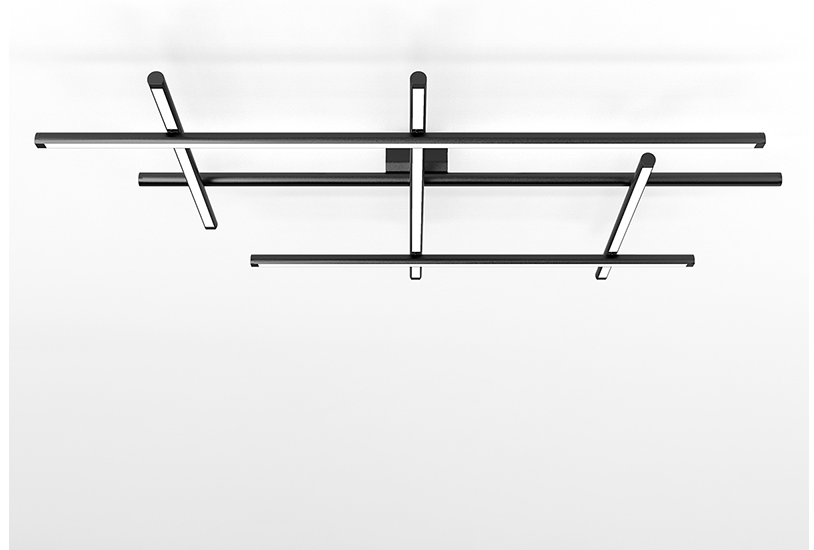

PROJECT	_____
TYPE	_____
SPECIFIER	_____
QUANTITY	_____
DATE	_____

HILOW SURFACE

D82353-

base number   Finish
Options

1. To build a product code in our configurator select the specify button on the base model # product page
2. To build a manual product code on this datasheet choose from the options listed below in blue font and add the suffix to the base model #

GENERAL

Series: HiloW
Brand: Panzeri
Division: Design
Mounting Type: Surface
Mounting Location: Ceiling
Subcategory: Pendant

PHYSICAL

Shape: Abstract
Length (mm): 1130
Length (in): 44 1/2
Width (mm): 820
Width (in): 32 5/16
Height (mm): 130
Height (in): 5 1/8
Light Distribution: Direct / Indirect
Weight (kg): 2.97
Weight (lbs): 6.55
Diffuser: Polycarbonate - Opal
Fixture Finish: WHI / MBK / BRZ / MBR / TIM
Fixture Material: Metal

ELECTRICAL

Lamp Type: LED
Input Wattage (W): 72.74
Total Output Wattage (W): 60.75
Dimming: Non-Dimmable / 0-10V Dimming
Driver Included: Yes
Driver Location: Integrated
Driver Type: Constant Voltage - Universal
Driver Class: Class 2
Input Voltage (V): 120 - 277
Output Voltage (V): 24
Upon Request: Remote: Phase dimming 120Vac

LED

Color Temperature (°K): 2700
Max. Delivered Lumen (lm): 5045
Nominal Lumen (lm): 9072
CRI: >90 CRI
Lamp Life (hrs): 60000

OPTICAL

RATINGS AND CERTIFICATIONS

Certified By: Certified for North American Standards
IP rating: IP20