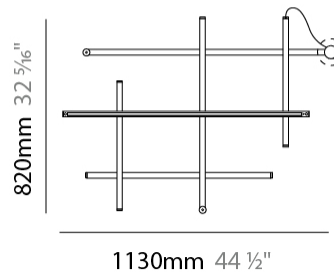

GENERAL

Series: HiloW
Brand: Panzeri
Division: Design
Mounting Type: Suspension
Mounting Location: Ceiling
Subcategory: Pendant

PHYSICAL

Shape: Abstract
Length (mm): 1130
Length (in): 44 ½"
Width (mm): 820
Width (in): 32 5/16"
Height (mm): 70
Height (in): 2 ¾"
Max. Overall Height (mm): 5070
Max. Overall Height (in): 199 5/8"
Light Distribution: Direct / Indirect
Weight (kg): 2.80
Weight (lbs): 6.17
Diffuser: Polycarbonate - Black Screen
Fixture Finish: WHI / MBK / BRZ / MBR / TIM
Fixture Material: Metal
Cable Details: Reversible suspension kit with grip locks and 5000mm (196.9") long steel cables; 5000mm / 196 7/8" transparent PVC power cable.

ELECTRICAL

Lamp Type: LED
Input Wattage (W): 72.74
Total Output Wattage (W): 60.75
Dimming: Non-Dimmable / 0-10V Dimming
Driver Included: Yes
Driver Location: Integrated
Driver Type: Constant Voltage - Universal
Driver Class: Class 2
Input Voltage (V): 120 - 277
Output Voltage (V): 24
Upon Request: Remote: Phase dimming 120Vac

LED

Color Temperature (°K): 2700
Max. Delivered Lumen (lm): 2118
Nominal Lumen (lm): 9072
CRI: >90 CRI
Lamp Life (hrs): 60000

OPTICAL

RATINGS AND CERTIFICATIONS

Certified By: Certified for North American Standards
IP rating: IP20