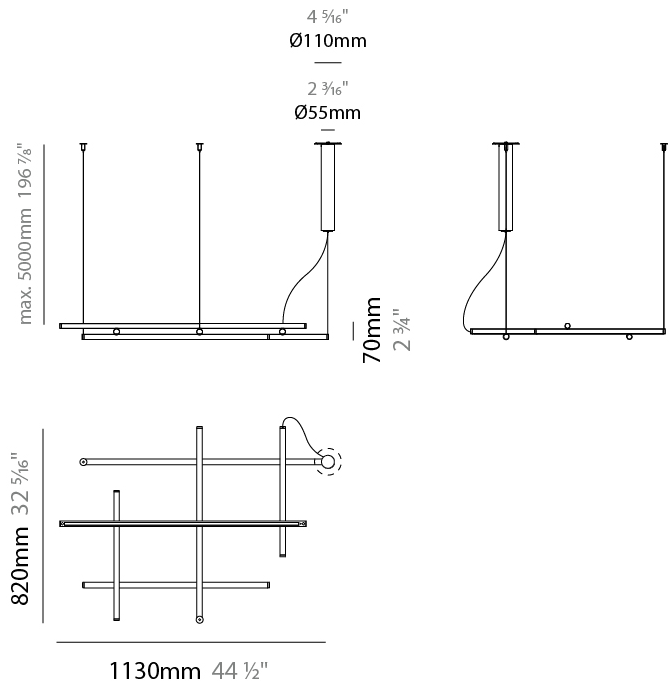

1. To build a product code in our configurator select the specify button on the base model # product page
2. To build a manual product code on this datasheet choose from the options listed below in blue font and add the suffix to the base model #

GENERAL

Series: HiloW
Brand: Panzeri
Division: Design
Mounting Type: Suspension
Mounting Location: Ceiling
Subcategory: Pendant

PHYSICAL

Shape: Abstract
Length (mm): 1130
Length (in): 44 ½"
Width (mm): 820
Width (in): 32 ⅝"
Height (mm): 70
Height (in): 2 ¾"
Max. Overall Height (mm): 5070
Max. Overall Height (in): 199 ⅝"
Light Distribution: Direct / Indirect
Weight (kg): 2.80
Diffuser: Polycarbonate - Opal
Fixture Finish: WHI / MBK / BRZ / MBR / TIM
Fixture Material: Metal
Cable Details: Reversible suspension kit with grip locks and 5000mm (196.9") long steel cables; 5000mm / 196 7/8" transparent PVC power cable.

ELECTRICAL

Lamp Type: LED
Input Wattage (W): 72.74
Total Output Wattage (W): 60.75
Dimming: Non-Dimmable / 0-10V Dimming
Driver Included: Yes
Driver Location: Integrated
Driver Type: Constant Voltage - Universal
Driver Class: Class 2
Input Voltage (V): 120 - 277
Output Voltage (V): 24
Upon Request: Remote: Phase dimming 120Vac

LED

Color Temperature (°K): 2700
Max. Delivered Lumen (lm): 5045
Nominal Lumen (lm): 9072
CRI: >90 CRI
Lamp Life (hrs): 60000

OPTICAL

RATINGS AND CERTIFICATIONS

Certified By: Certified for North American Standards
IP rating: IP20