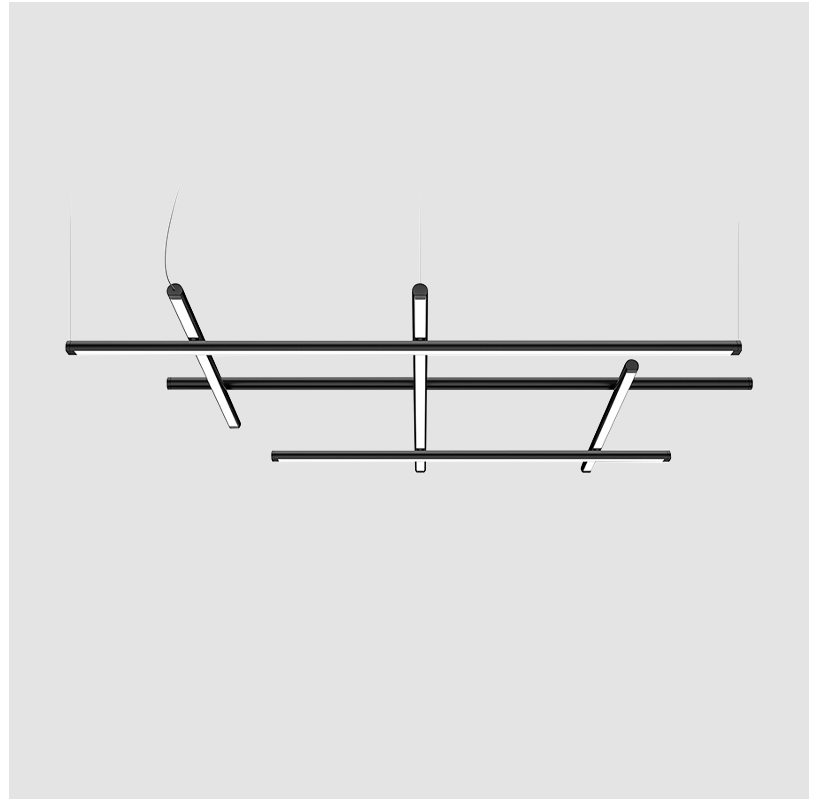

1. To build a product code in our configurator select the specify button on the base model # product page
2. To build a manual product code on this datasheet choose from the options listed below in blue font and add the suffix to the base model #

GENERAL

Series: HiloW
Brand: Panzeri
Division: Design
Mounting Type: Suspension
Mounting Location: Ceiling
Subcategory: Pendant

PHYSICAL

Shape: Abstract
Length (mm): 1130
Length (in): 44 ½"
Width (mm): 820
Width (in): 32 ⅝"
Height (mm): 70
Height (in): 2 ¾"
Max. Overall Height (mm): 5070
Max. Overall Height (in): 199 ⅝"
Light Distribution: Direct / Indirect
Weight (kg): 2.80
Diffuser: Polycarbonate - Opal
Fixture Finish: WHI / MBK / BRZ / MBR / TIM
Fixture Material: Metal
Cable Details: Reversible suspension kit with grip locks and 5000mm (196.9") long steel cables; 5000mm / 196 7/8" transparent PVC power cable.

ELECTRICAL

Lamp Type: LED
Input Wattage (W): 72.74
Total Output Wattage (W): 60.75
Dimming: Non-Dimmable / 0-10V Dimming
Driver Included: Yes
Driver Location: Integrated
Driver Type: Constant Voltage - Universal
Driver Class: Class 2
Input Voltage (V): 120 - 277
Output Voltage (V): 24
Upon Request: Remote: Phase dimming 120Vac

LED

Color Temperature (°K): 2700
Max. Delivered Lumen (lm): 5045
Nominal Lumen (lm): 9072
CRI: >90 CRI
Lamp Life (hrs): 60000

OPTICAL

RATINGS AND CERTIFICATIONS

Certified By: Certified for North American Standards
IP rating: IP20