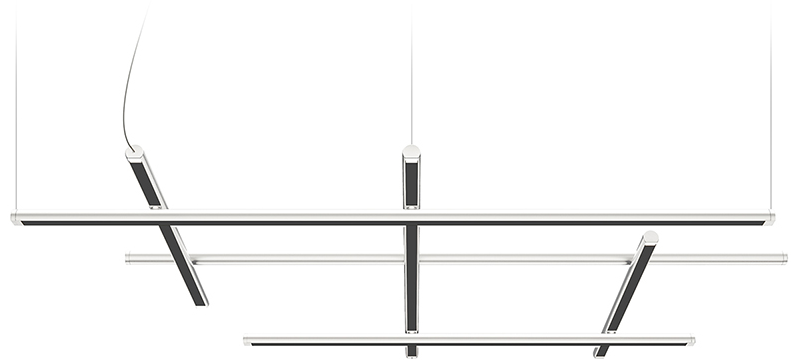

GENERAL

Series: HiloW
Brand: Panzeri
Division: Design
Mounting Type: Suspension
Mounting Location: Ceiling
Subcategory: Pendant

PHYSICAL

Shape: Abstract
Length (mm): 1130
Length (in): 44 ½"
Width (mm): 820
Width (in): 32 5/16"
Height (mm): 70
Height (in): 2 ¾"
Max. Overall Height (mm): 5070
Max. Overall Height (in): 199 5/8"
Light Distribution: Direct / Indirect
Weight (kg): 2.80
Weight (lbs): 6.17
Diffuser: Polycarbonate - Black Screen
Fixture Finish: WHI / MBK / BRZ / MBR / TIM
Fixture Material: Metal
Cable Details: Reversible suspension kit with grip locks and 5000mm (196.9") long steel cables; 5000mm / 196 7/8" transparent PVC power cable.

ELECTRICAL

Lamp Type: LED
Input Wattage (W): 72.74
Total Output Wattage (W): 60.75
Dimming: Non-Dimmable / 0-10V Dimming
Driver Included: Yes
Driver Location: Integrated
Driver Type: Constant Voltage - Universal
Driver Class: Class 2
Input Voltage (V): 120 - 277
Output Voltage (V): 24
Upon Request: Remote: Phase dimming 120Vac

LED

Color Temperature (°K): 2700
Max. Delivered Lumen (lm): 2118
Nominal Lumen (lm): 9072
CRI: >90 CRI
Lamp Life (hrs): 60000

OPTICAL

RATINGS AND CERTIFICATIONS

Certified By: Certified for North American Standards
IP rating: IP20