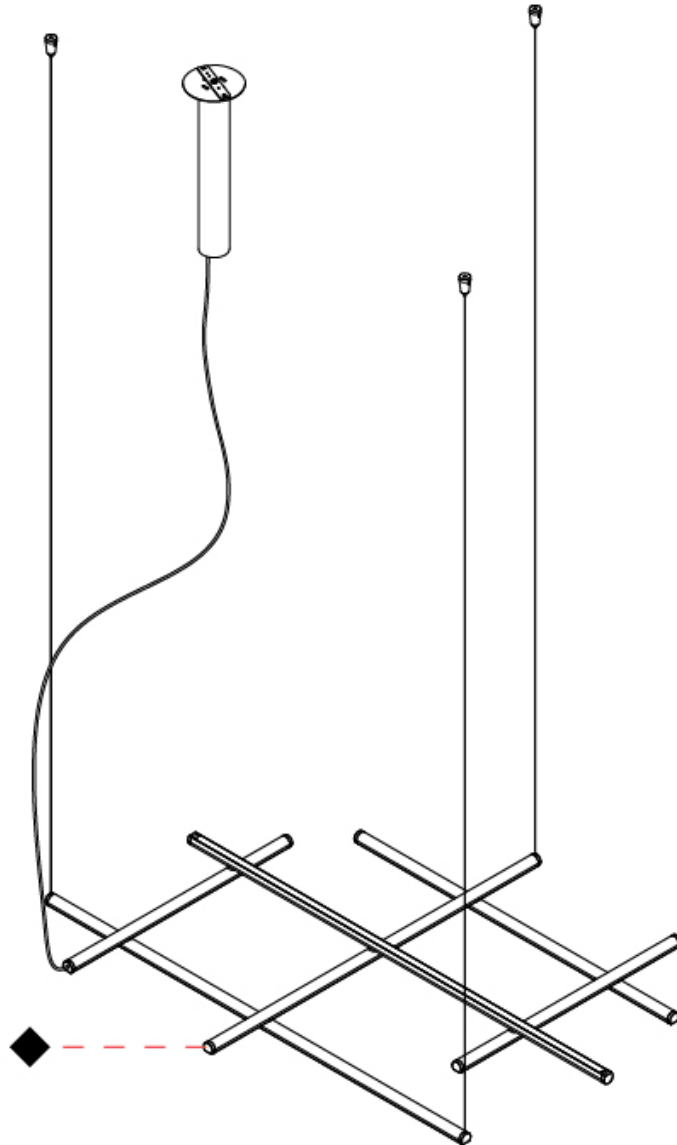

HILOW SUSPENSION

D81701-

PROJECT _____

TYPE _____

SPECIFIER _____

QUANTITY _____

DATE _____

D