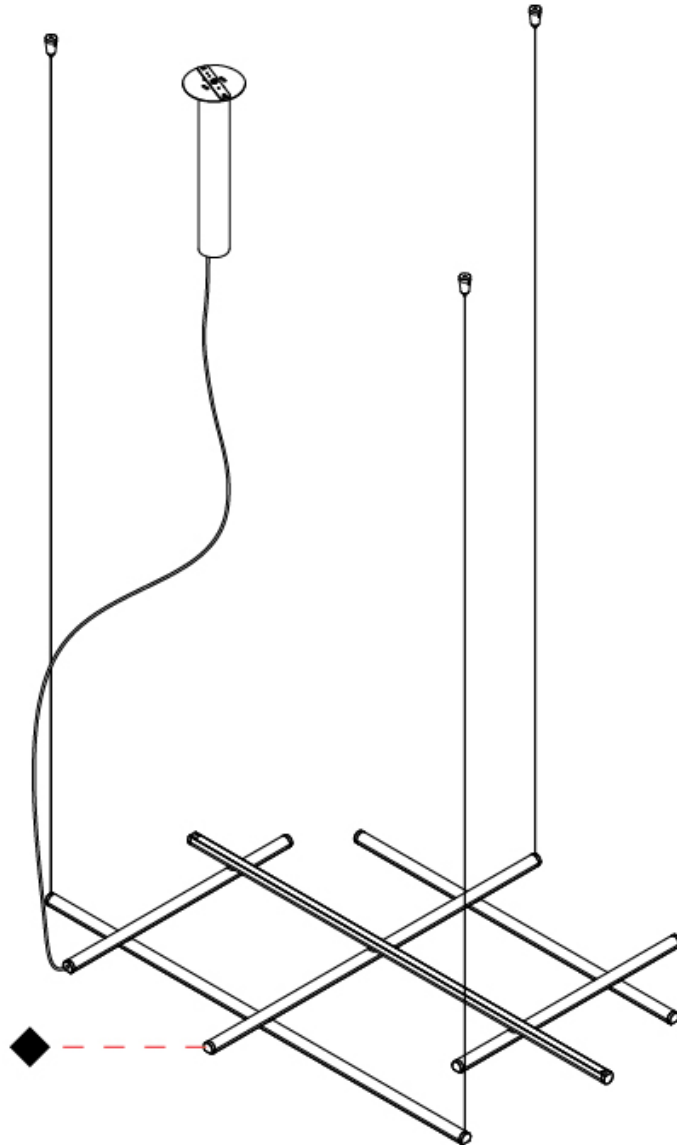

HILOW SUSPENSION

D81702-

PROJECT _____

TYPE _____

SPECIFIER _____

QUANTITY _____

DATE _____

D